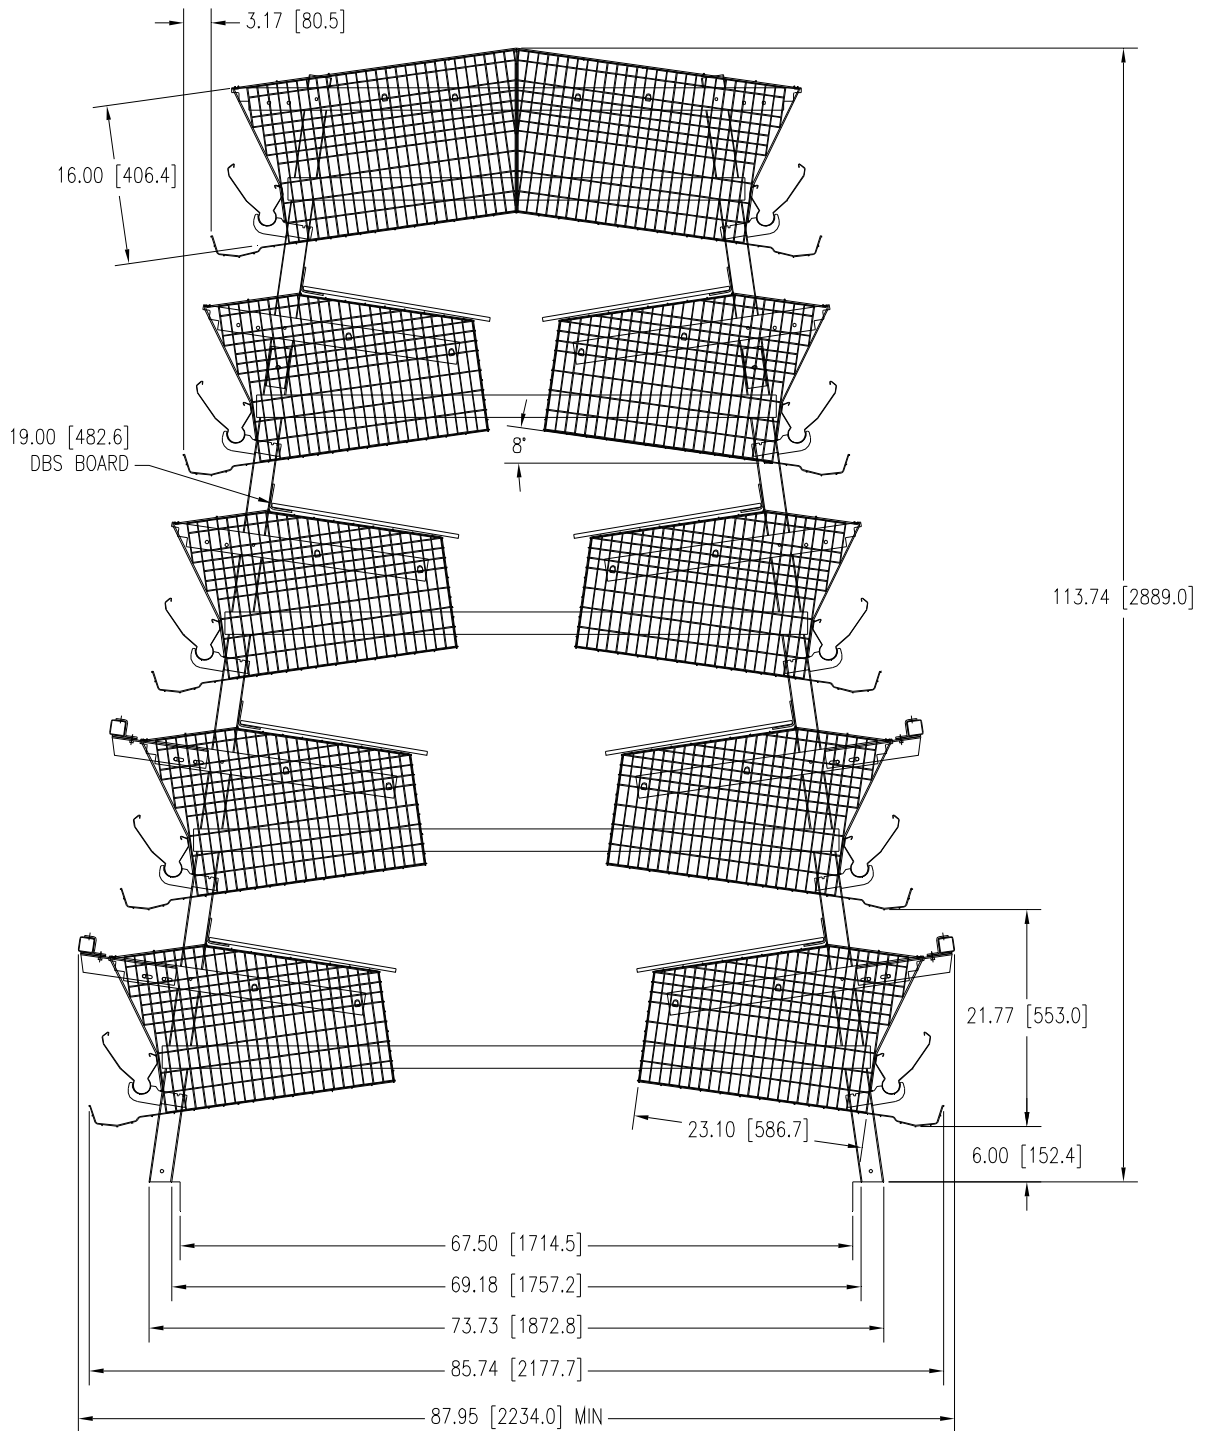

5-HIGH DBS PRIMA-TRIM SLANT FRONT

in[mm]

LAYER

This is a representative sample of a popular style. Please contact us for additional options or special designs at egg@choretime.com.